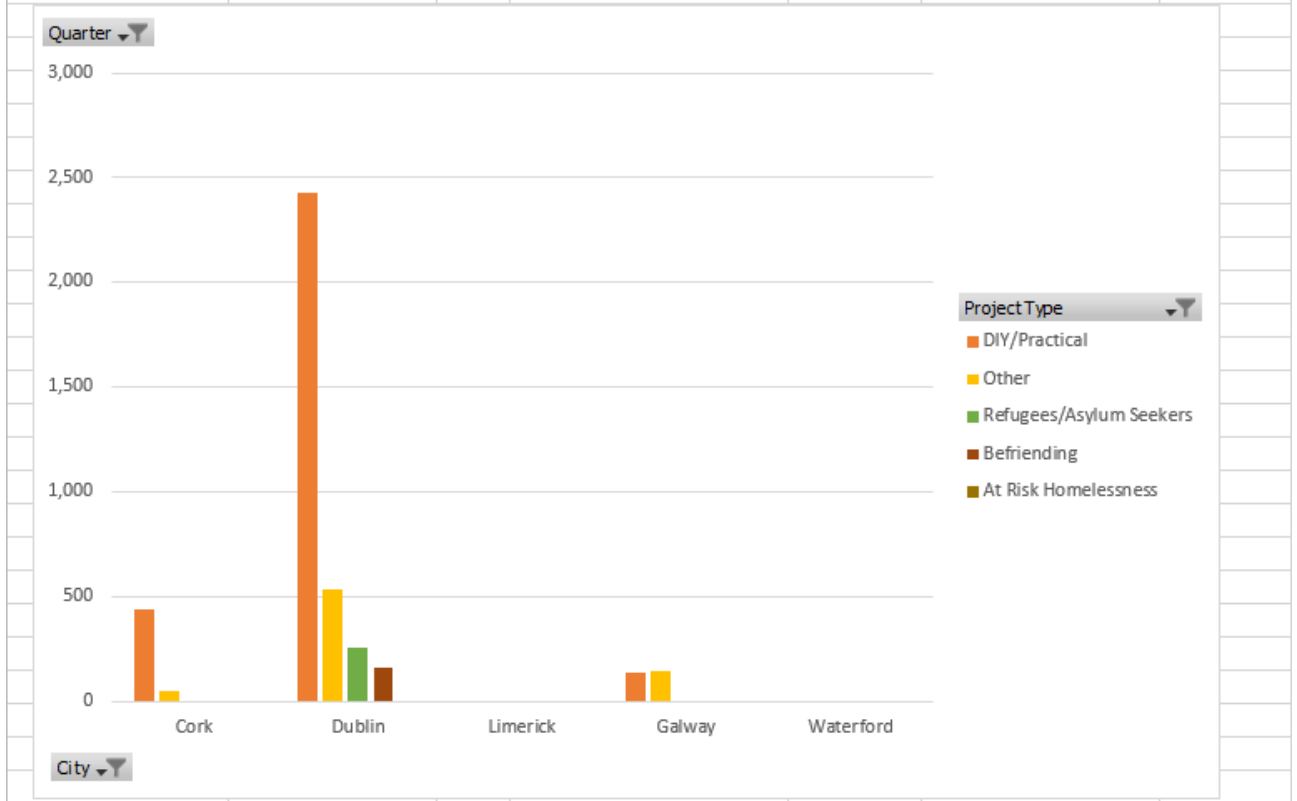

16Jan18

STC IRL Volunteer Hours serving in the community (excl. team meetings etc.):

Quarter	(Multiple Items)					2017
Sum of Total Vol Hrs	Column Labels					
Row Labels	DIY/Practical	Other	Refugees/Asylum Seekers	Befriending	At Risk Homelessness	Grand Total
Cork	443	48				491
Dublin	2,430	536		261	164	3,391
Limerick		0				0
Galway	135	148				283
Waterford		0				0
Grand Total	3,008	732		261	164	4,165
	72%	18%		6%	4%	

Dublin
 Galway
 Limerick
 Cork
 Waterford